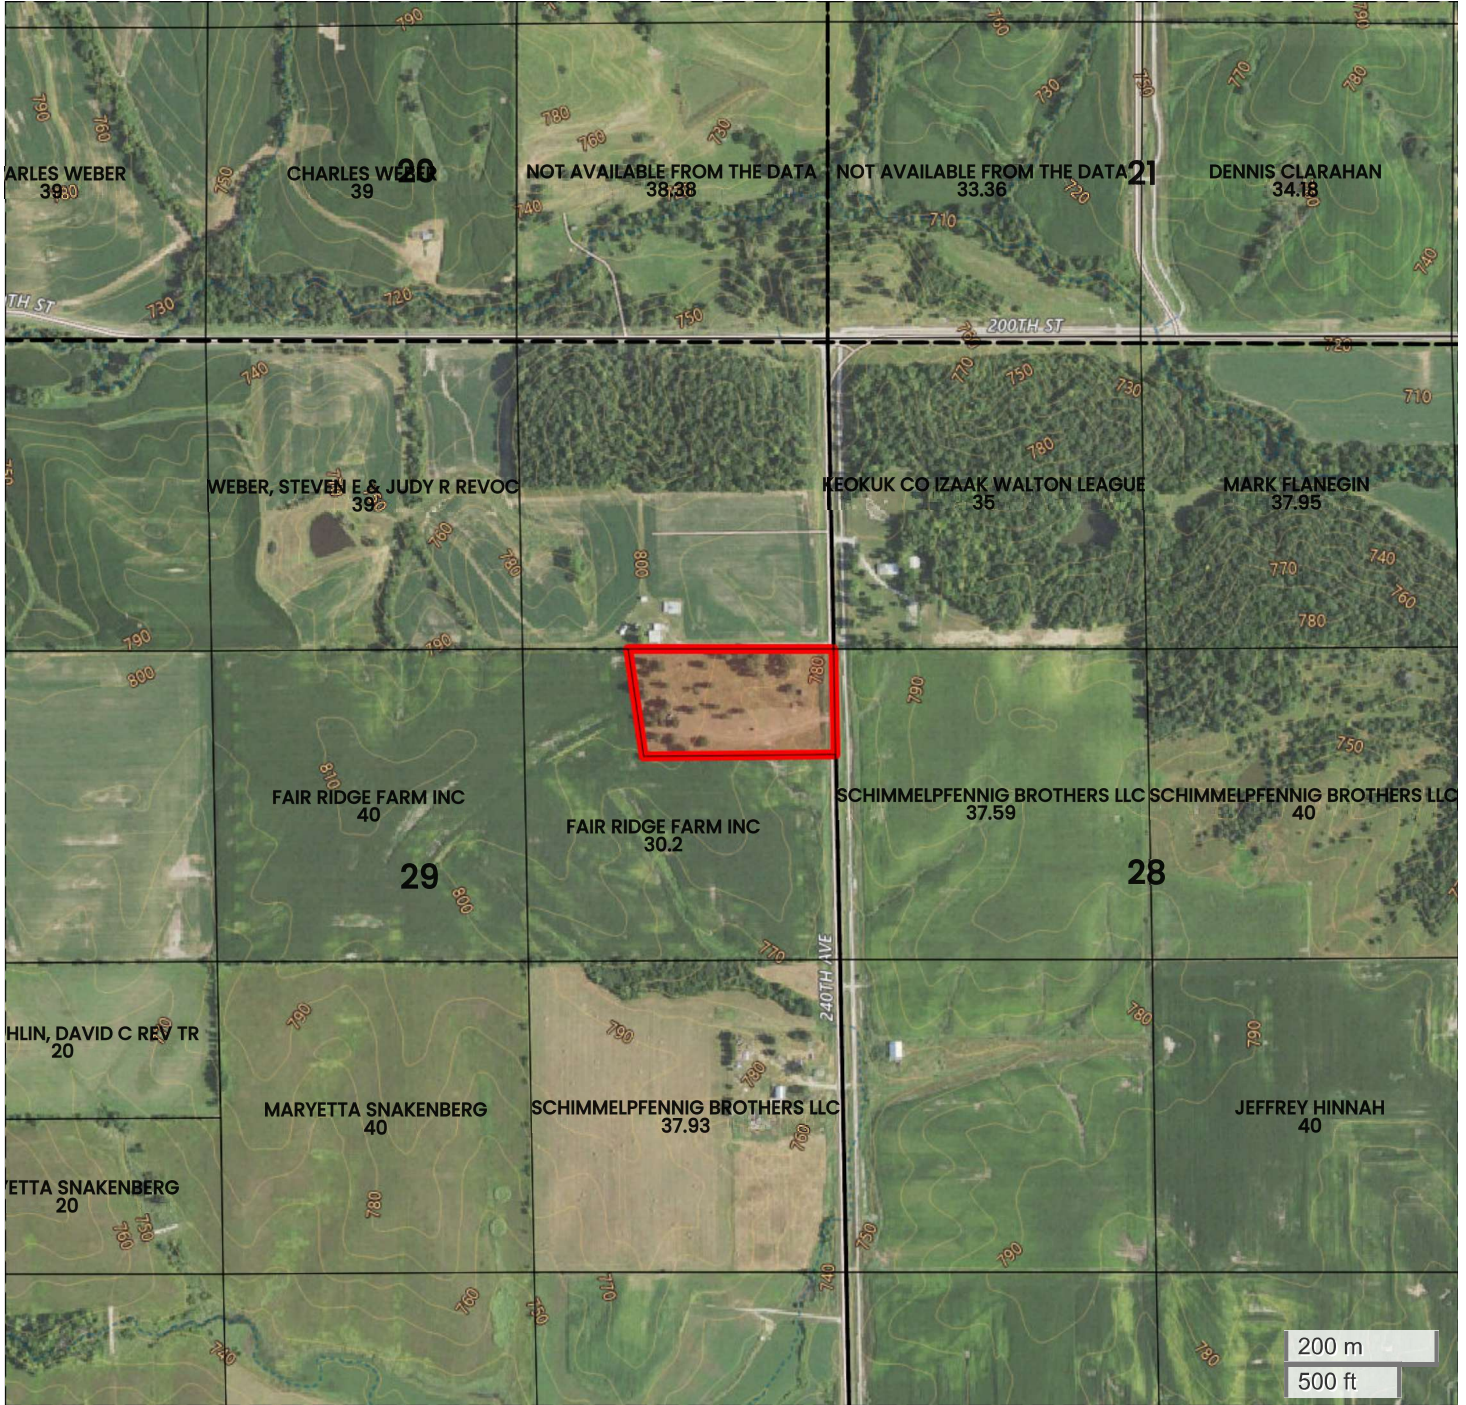

FARM #2 (8.79 AC TOTAL, 0 AC TILLABLE)

PLAT MAP

Center: 41.361785, -92.143070

29-76N-11W

Plank Township

Keokuk County, IA

200 m
500 ft

FarmWorth, LLC makes no warranties, express or implied, regarding the accuracy of any information provided through FarmWorth.com. User is solely responsible for independently verifying all information prior to use and waives any claims against FarmWorth, LLC arising from inaccuracies in such information.